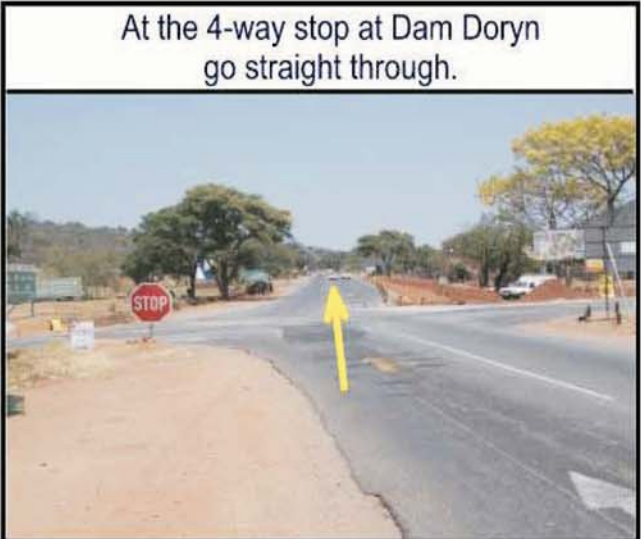

Leloko Sales Centre
 Tel +27 (0) 12 207 1550
 Cell 076 154 1603
 Email nicoline@leloko.co.za
 www.leloko.co.za

Travel about 600m to the Leloko turnoff -
this is a gravel road

On the gravel road pass
through a farm gate and
then at the second gate turn
right and follow signs to
“Residence/Woning”